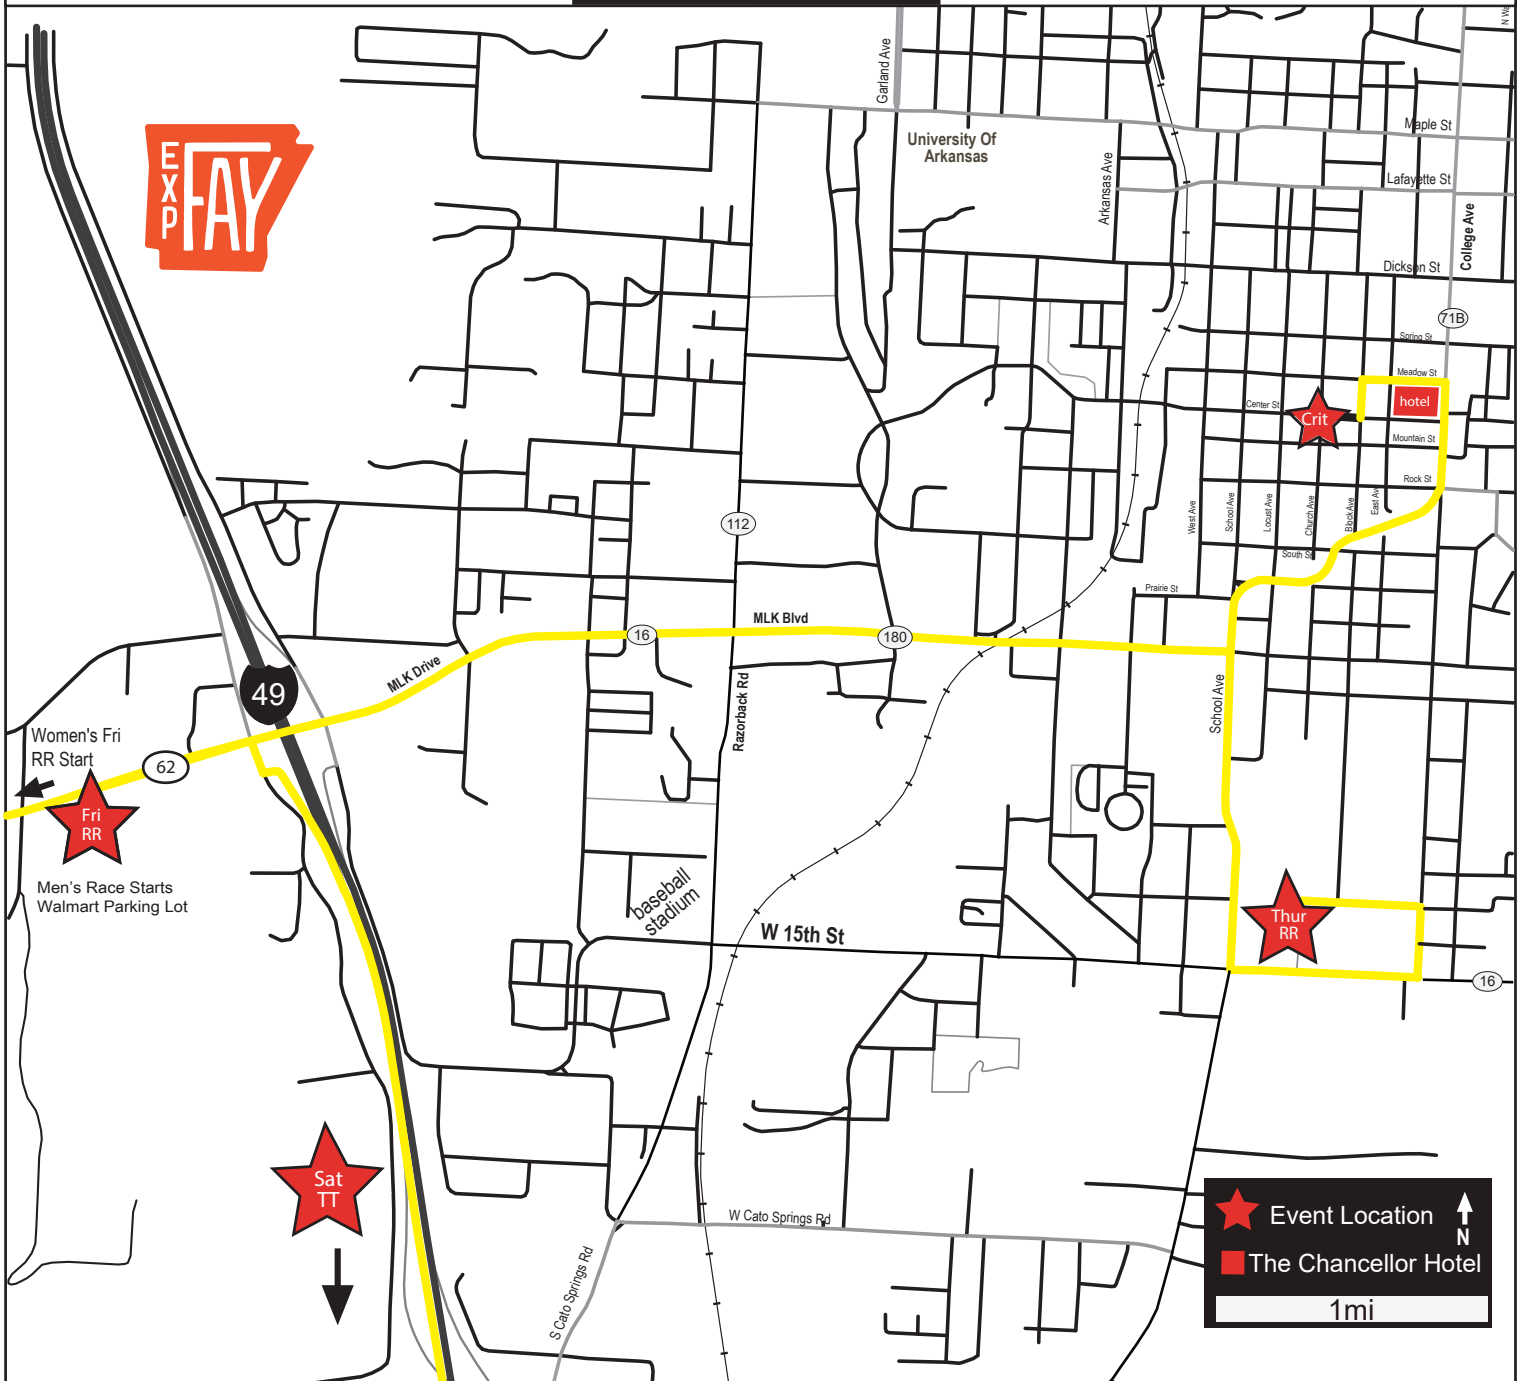

# JOE MARTIN STAGE RACE

## Directions to Staging Areas

UCI  
AMERICA  
TOUR

- Thursday Road Race:** 13th St & S. Block Ave. Fayetteville, AR 72701 Head east on Meadow St. for one block. Turn right on College Ave./71B which turns into S. School & head south for 1.3 miles to 15th St. Turn right on 15th Street and head east for .3 miles to S. College & turn left. Go 0.1 miles north on S. College & turn left on 13th St and drive to end of street  
Approx. 10 minutes. N 36.05011, W 094.16096
- Friday Men:** Walmart parking lot located at 2875 MLK Blvd, Fayetteville, AR 72701. Head east on Meadow St. for one block. Turn right on College Ave / 71B and head south for .7 miles. Turn right on MLK Blvd and head west for 2.1 miles. Parking lot is located on left side of road and east side of the building. 15 minute drive time. GPS N 36.050548 W 094.199995
- Friday Women:** 10744 N Hwy 59 Cedarville, Arkansas 72932. From Walmart parking lot head west on Hwy 62 for 13 miles and turn left on Hwy 45. Continue south for 11 miles to Hwy 59. Turn left on Hwy 59 and head south for 25 miles to the Cedarville Baptist Church Parking lot located on the left. Approx. 1.5 hours drive time. GPS N 35.594263, W 094.374050
- Saturday Time Trial:** 11333 West Arkansas Highway 74 Winslow, Arkansas 72959. Same directions as to Friday road race except turn onto Interstate 49 before Walmart and head south for 9 miles to exit 53. Turn right on Hwy 170 and head south for approx. 15 miles Devils Den State Park. Approximately 60 minutes drive time. GPS Coordinates N 35.778536 W 094.252968