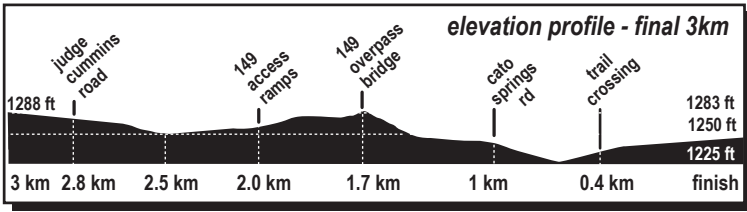

JOE MARTIN STAGE RACE

Friday Road Race Women

PRT PRO ROAD TOUR

UCI & Elite Men Start
Walmart Parking lot