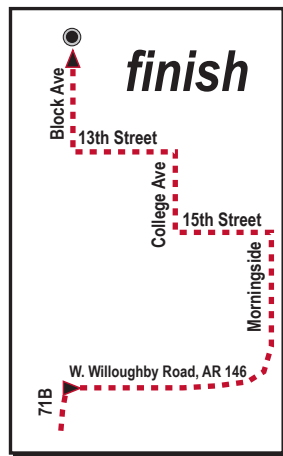

# JOE MARTIN STAGE RACE

Stage 1  
Thursday  
Road Race  
UCI & Elite Men

PRT  
PRO ROAD TOUR

elevation profile - final 3km

## Walker Park finish

"Mount Gaylor Road Race"

course profile

Start      Evansville      FZ      Cedarville      Rudy      Mountainburg      Sprint      KOM      FZ      West Fork      Finish