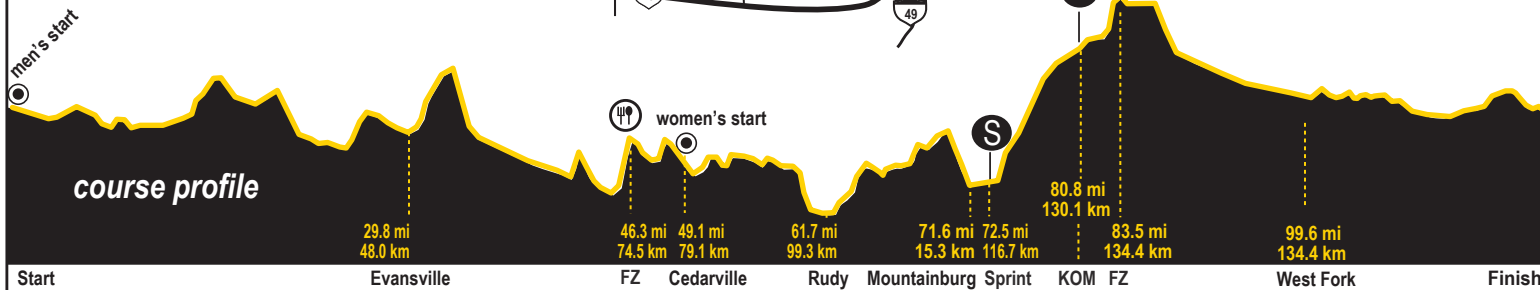

# JOE MARTIN STAGE RACE

Stage 1  
Thursday  
Road Race  
UCI & Elite Men

PRT  
PRO ROAD TOUR

elevation profile - final 3km

## Walker Park finish

"Mount Gaylor Road Race"

course profile

Start      Evansville      FZ      Cedarville      Rudy      Mountainburg      Sprint      KOM      FZ      West Fork      Finish