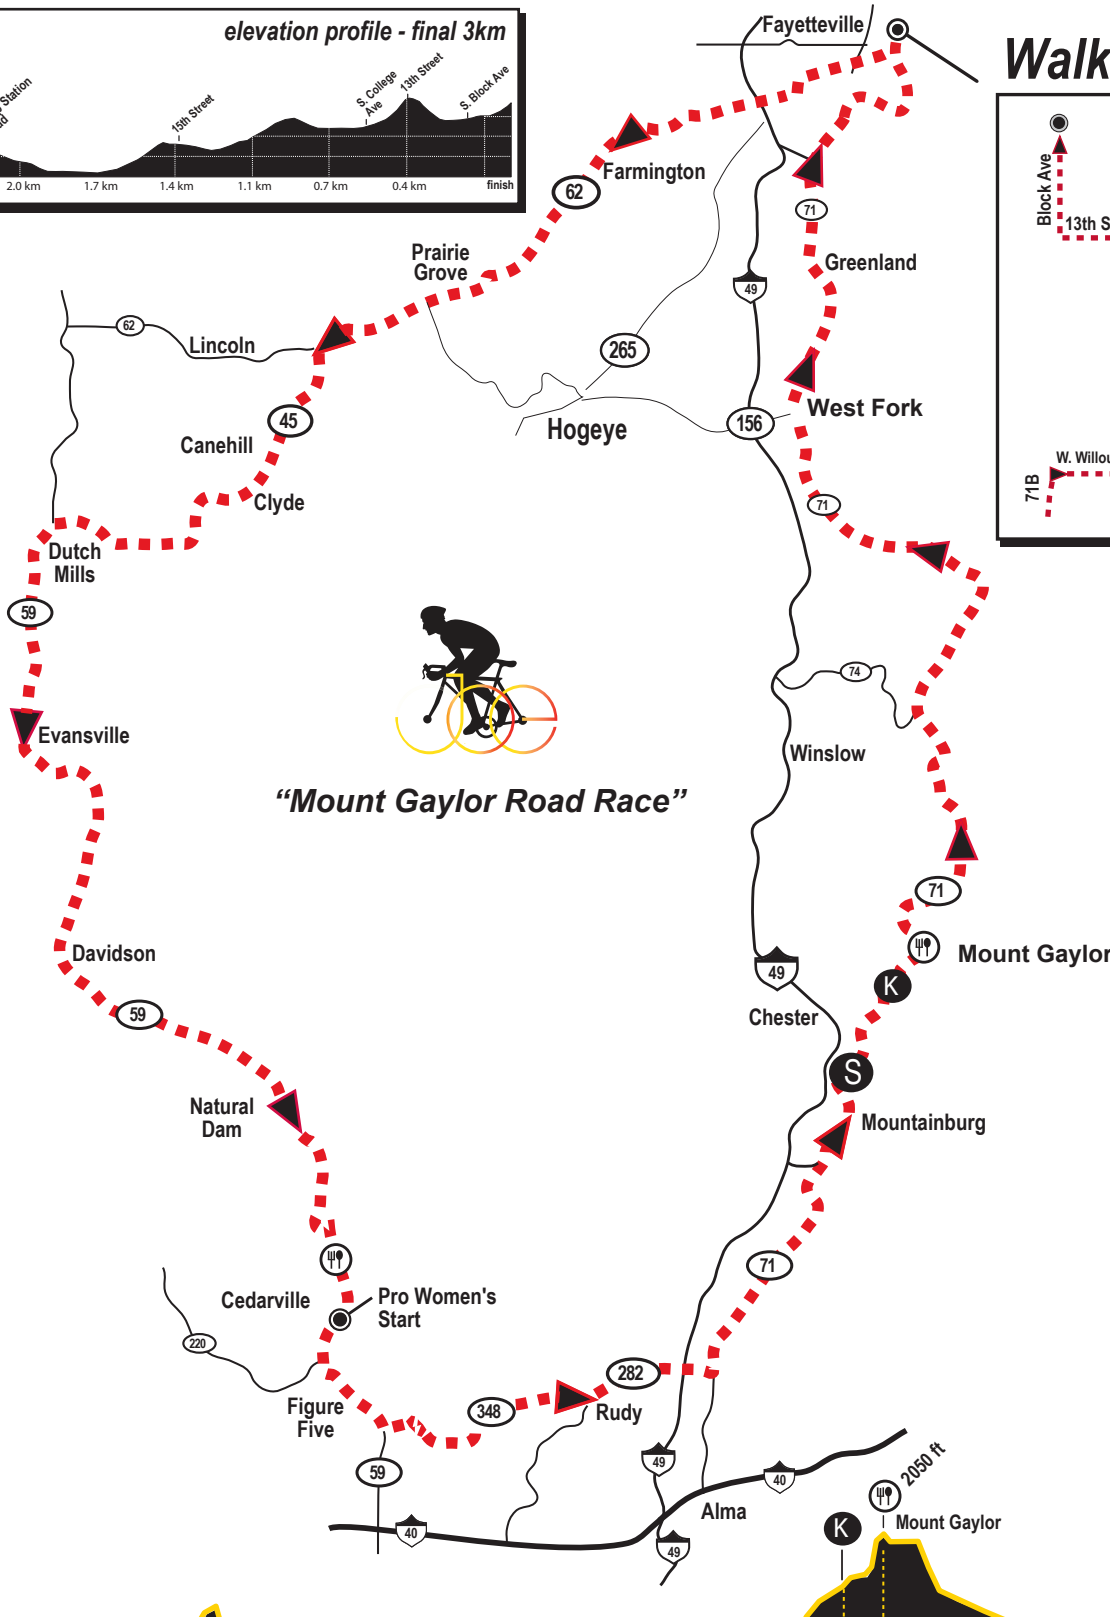

# JOE MARTIN STAGE RACE

Stage 1  
Thursday  
Road Race  
UCI & Elite Men

PRT  
PRO ROAD TOUR

elevation profile - final 3km

## Walker Park finish

"Mount Gaylor Road Race"

course profile

Start      Evansville      FZ      Cedarville      Rudy      Mountainburg      Sprint      KOM      FZ      West Fork      Finish