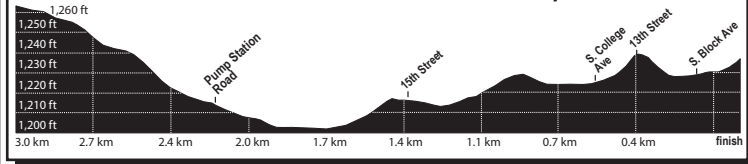

# JOE MARTIN STAGE RACE

Stage 1  
Thursday  
Road Race  
UCI & Elite Men

PRT  
PRO ROAD TOUR

elevation profile - final 3km