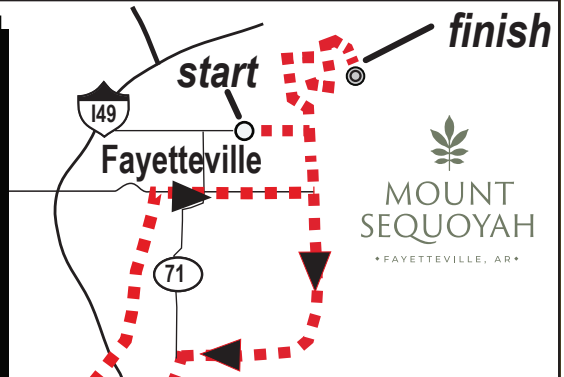

JOE MARTIN

STAGE RACE

Friday
Road Race
UCI Women

PRT
PRO ROAD TOUR

EXPERIENCE FAYETTEVILLE

Start Mile Zero Sprint R on Hwy 74 Devils Den QOM FZ L on Hwy 265 R & L on Hwy 265 Finish