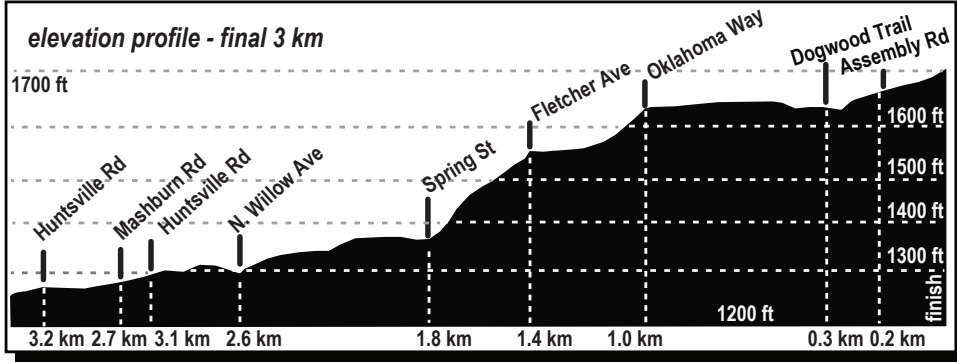

JOE MARTIN

STAGE RACE

Friday
Road Race
UCI Women

PRT
PRO ROAD TOUR

EXPERIENCE FAYETTEVILLE

Start Mile Zero Sprint R on Hwy 74 Devils Den QOM FZ L on Hwy 265 R & L on Hwy 265 Finish