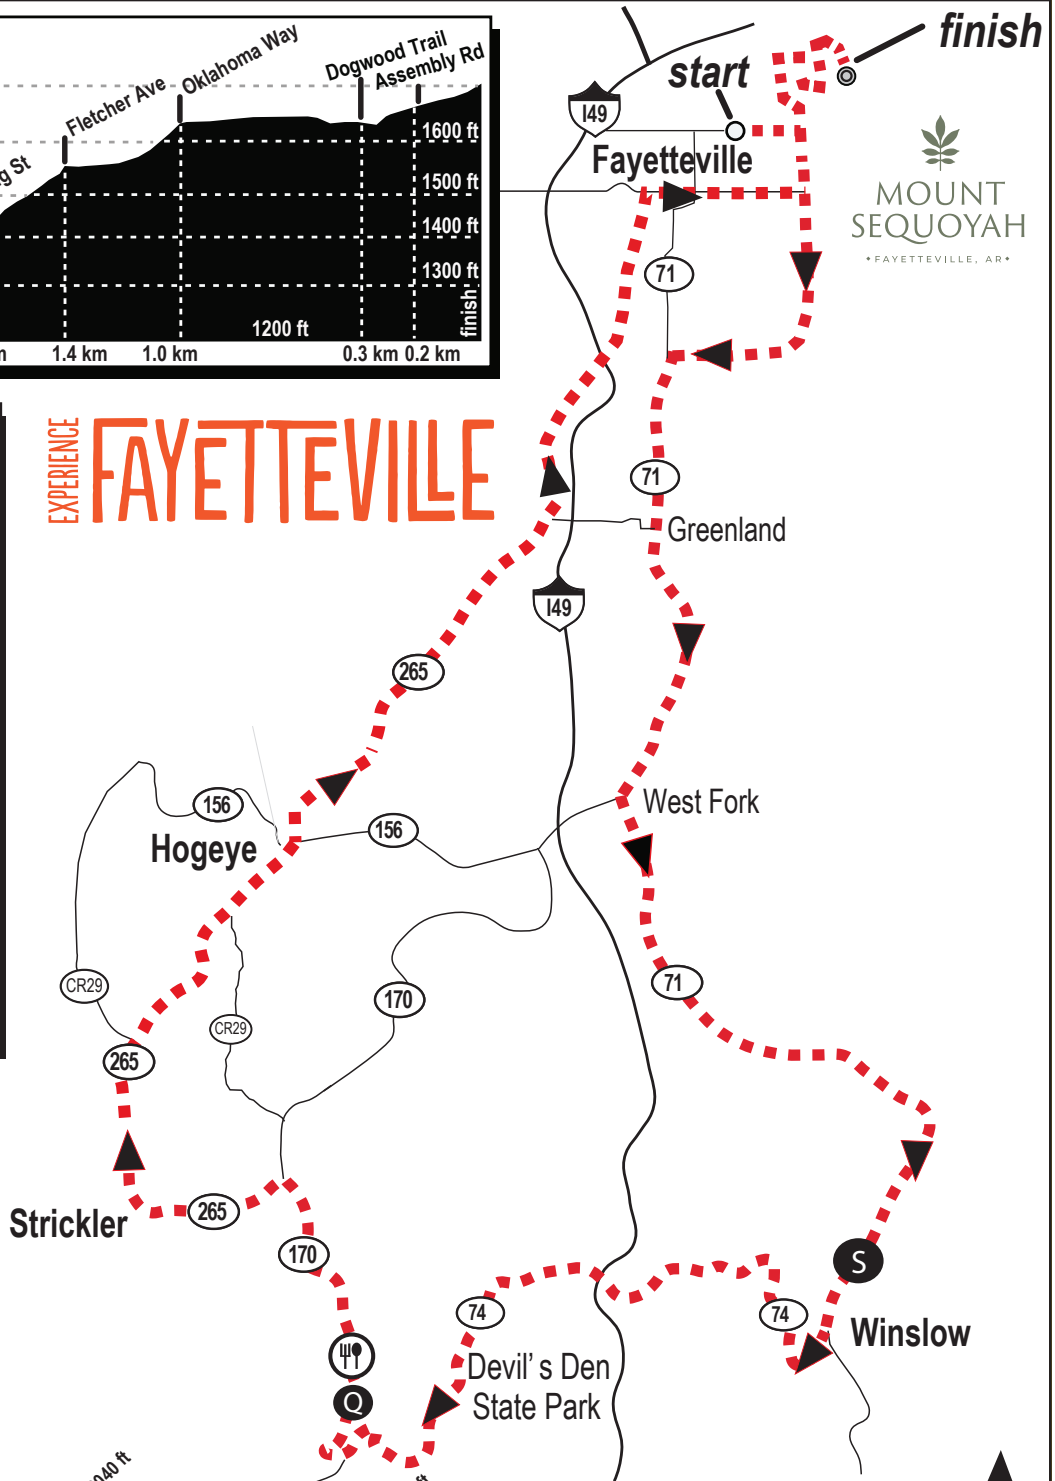

JOE MARTIN

STAGE RACE

Friday
Road Race
UCI Women

PRT
PRO ROAD TOUR

EXPERIENCE FAYETTEVILLE

Start Mile Zero Sprint R on Hwy 74 Devils Den QOM FZ L on Hwy 265 R & L on Hwy 265 Finish