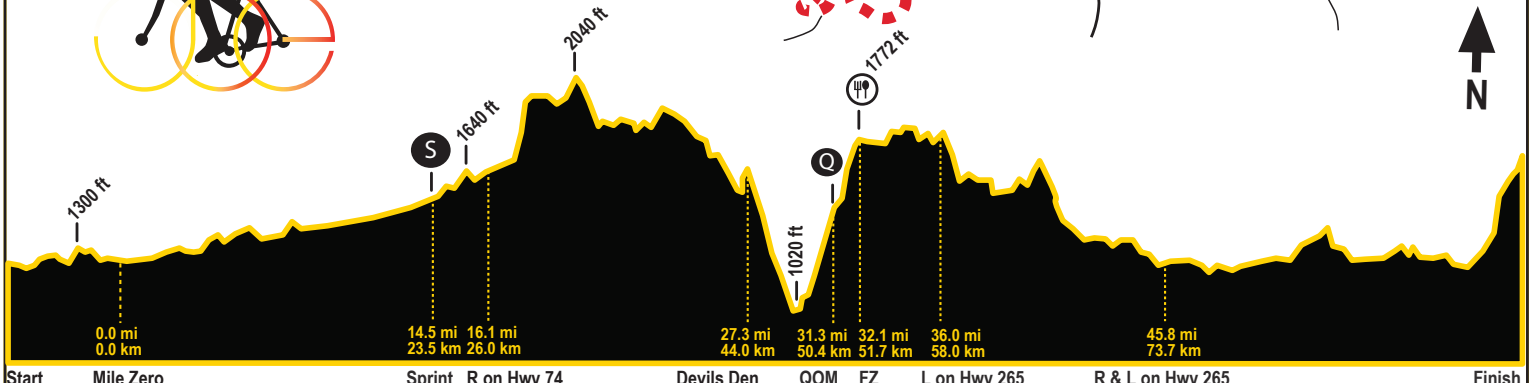

JOE MARTIN

STAGE RACE

Friday
Road Race
UCI Women

PRT
PRO ROAD TOUR

EXPERIENCE FAYETTEVILLE

Start Mile Zero Sprint R on Hwy 74 Devils Den QOM FZ L on Hwy 265 R & L on Hwy 265 Finish