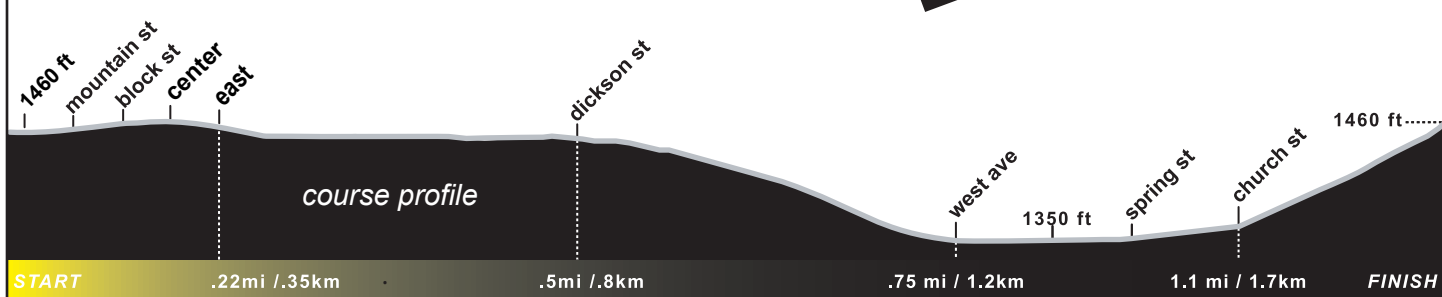

JOE MARTIN STAGE RACE

criterium all categories

PRT PRO ROAD TOUR

START .22mi / .35km .5mi / .8km .75mi / 1.2km 1.1mi / 1.7km FINISH