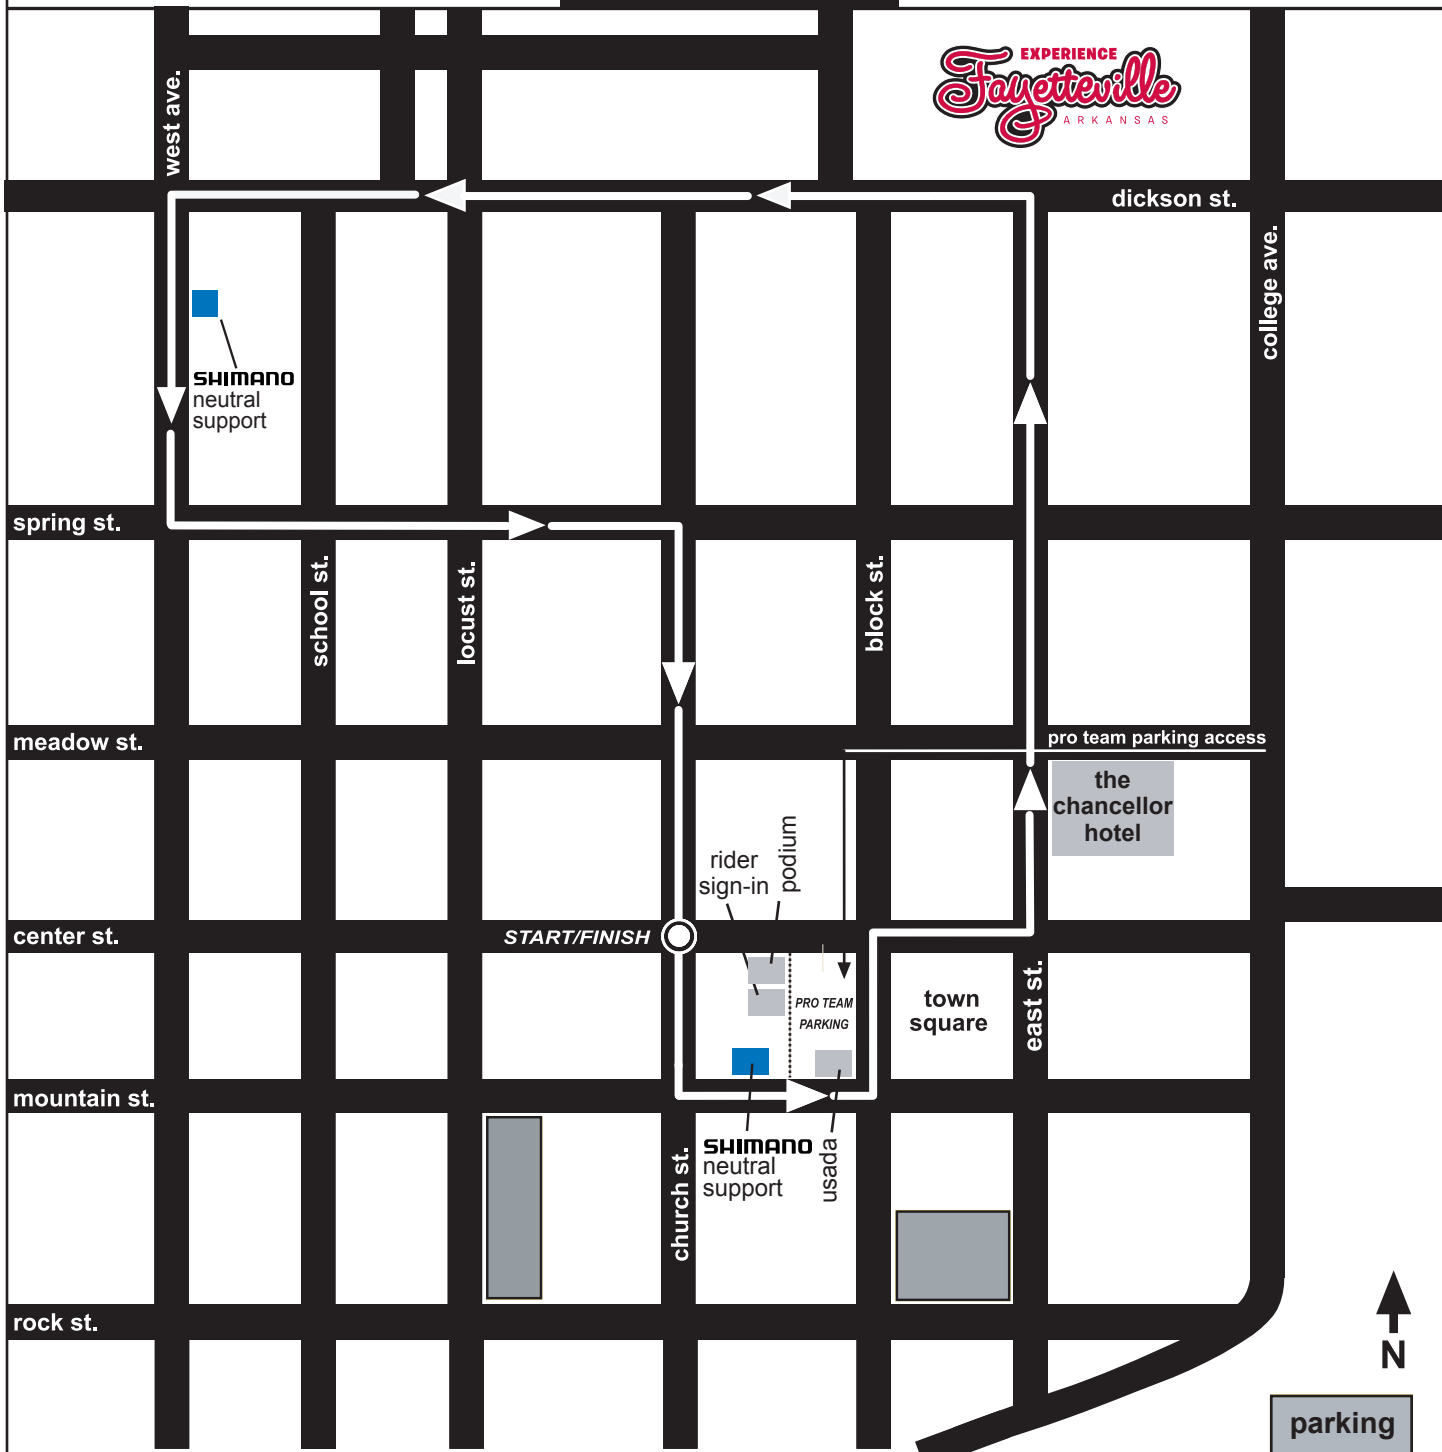

JOE MARTIN STAGE RACE

criterium all categories

PRT PRO ROAD TOUR

START .22mi / .35km .5mi / .8km .75mi / 1.2km 1.1mi / 1.7km FINISH