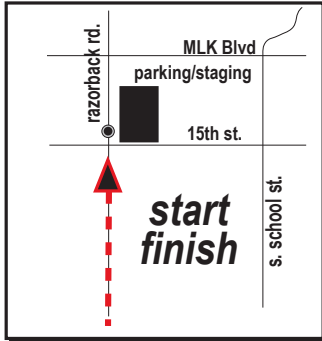

JOE MARTIN STAGE RACE

Saturday Road Race AMATEURS

Start Loop Start Pro FZ Right on Hwy 170 Right on Hwy 265N Feed Zone Loop End / Start Finish