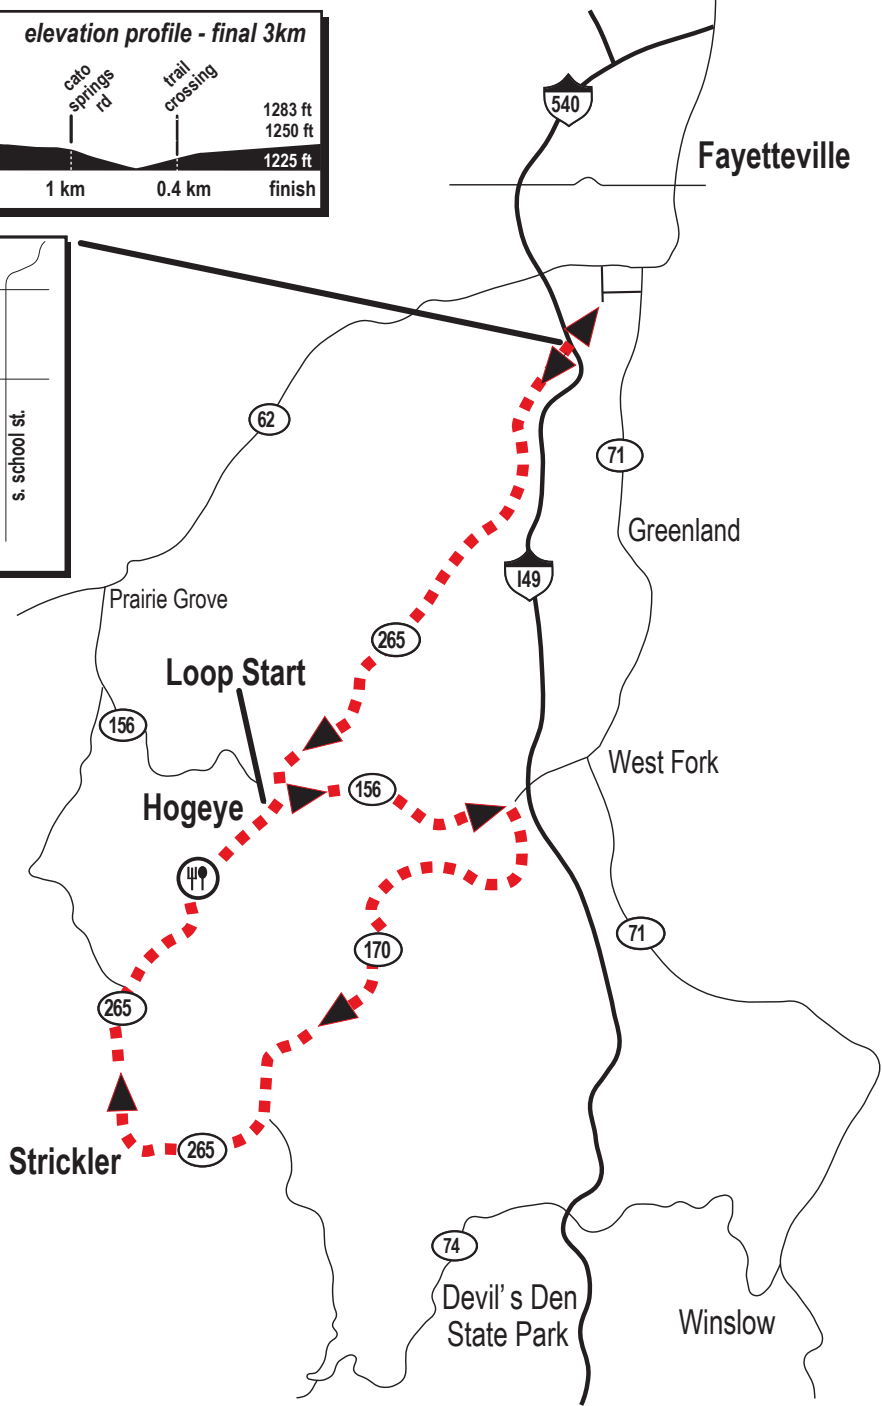

JOE MARTIN STAGE RACE

Saturday Road Race AMATEURS

Start Loop Start Pro FZ Right on Hwy 170 Right on Hwy 265N Feed Zone Loop End / Start Finish