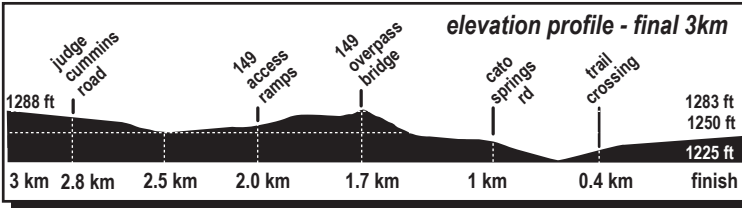

JOE MARTIN STAGE RACE

Saturday Road Race AMATEURS

Start Loop Start Pro FZ Right on Hwy 170 Right on Hwy 265N Feed Zone Loop End / Start Finish