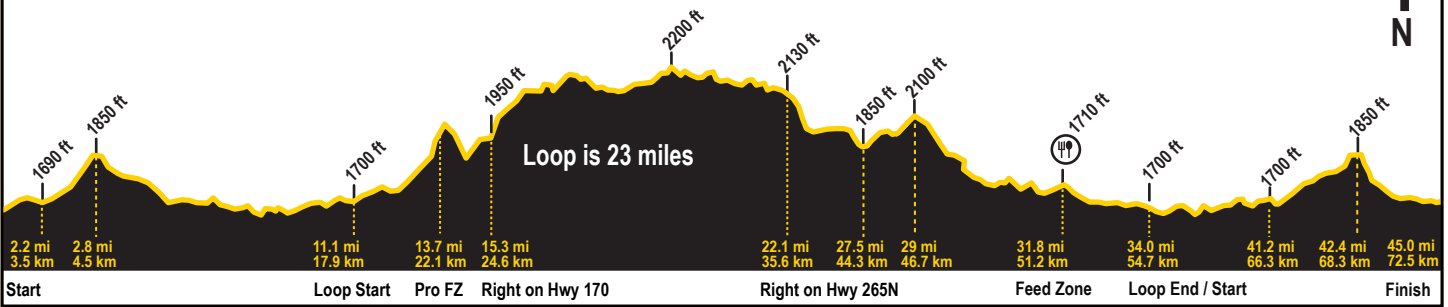

JOE MARTIN STAGE RACE

Saturday Road Race AMATEURS

Start Loop Start Pro FZ Right on Hwy 170 Right on Hwy 265N Feed Zone Loop End / Start Finish