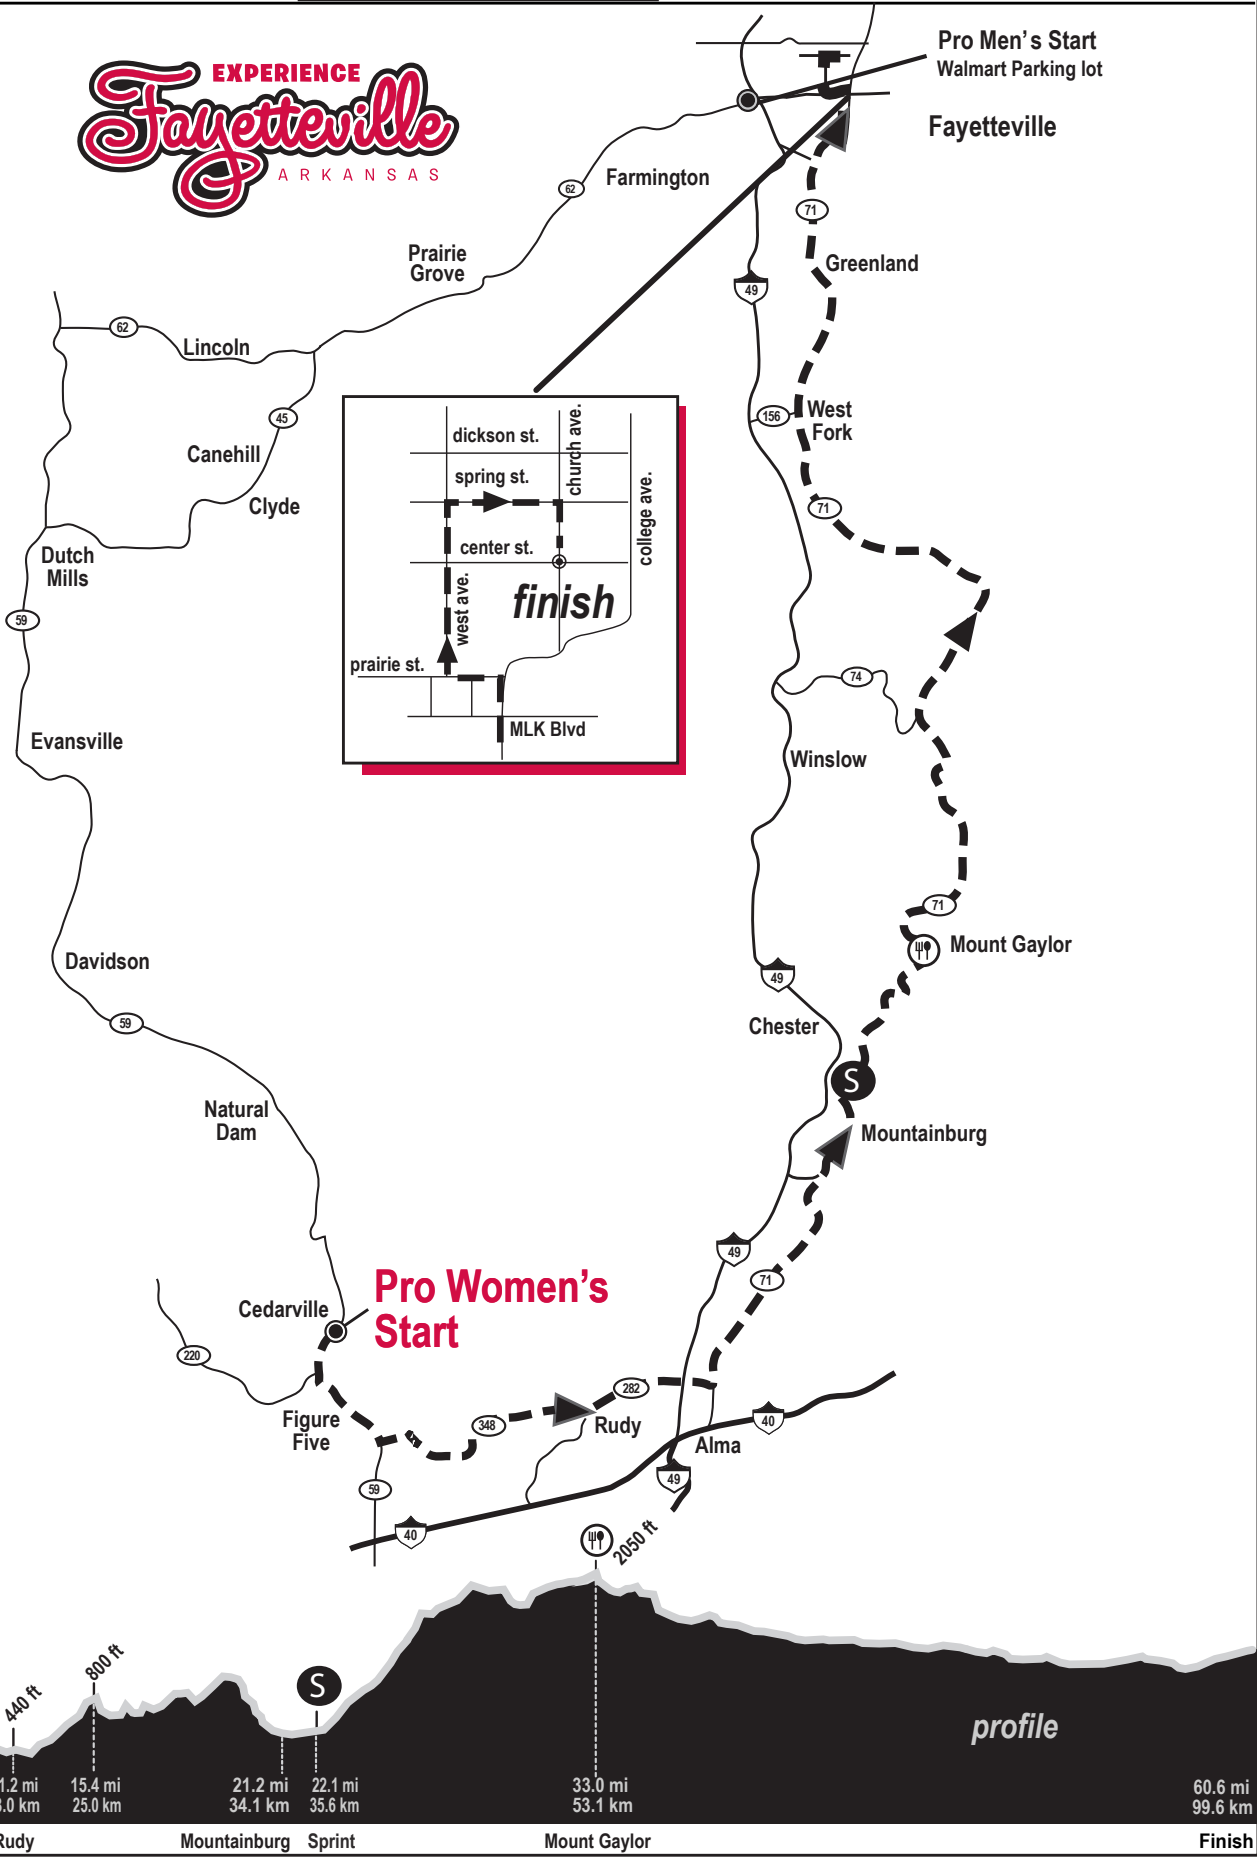

JOE MARTIN STAGE RACE

Friday Women Road Race

PRT
PRO ROAD TOUR

UCI AMERICA TOUR

Pro Men's Start
Walmart Parking lot

Fayetteville

Farmington

Greenland

Prairie Grove

Lincoln

Canehill

Clyde

Evansville

Davidson

Natural Dam

Cedarville

Pro Women's Start

Figure Five

Rudy

Alma

Chester

Mountainburg

Mount Gaylor

Winslow

West Fork