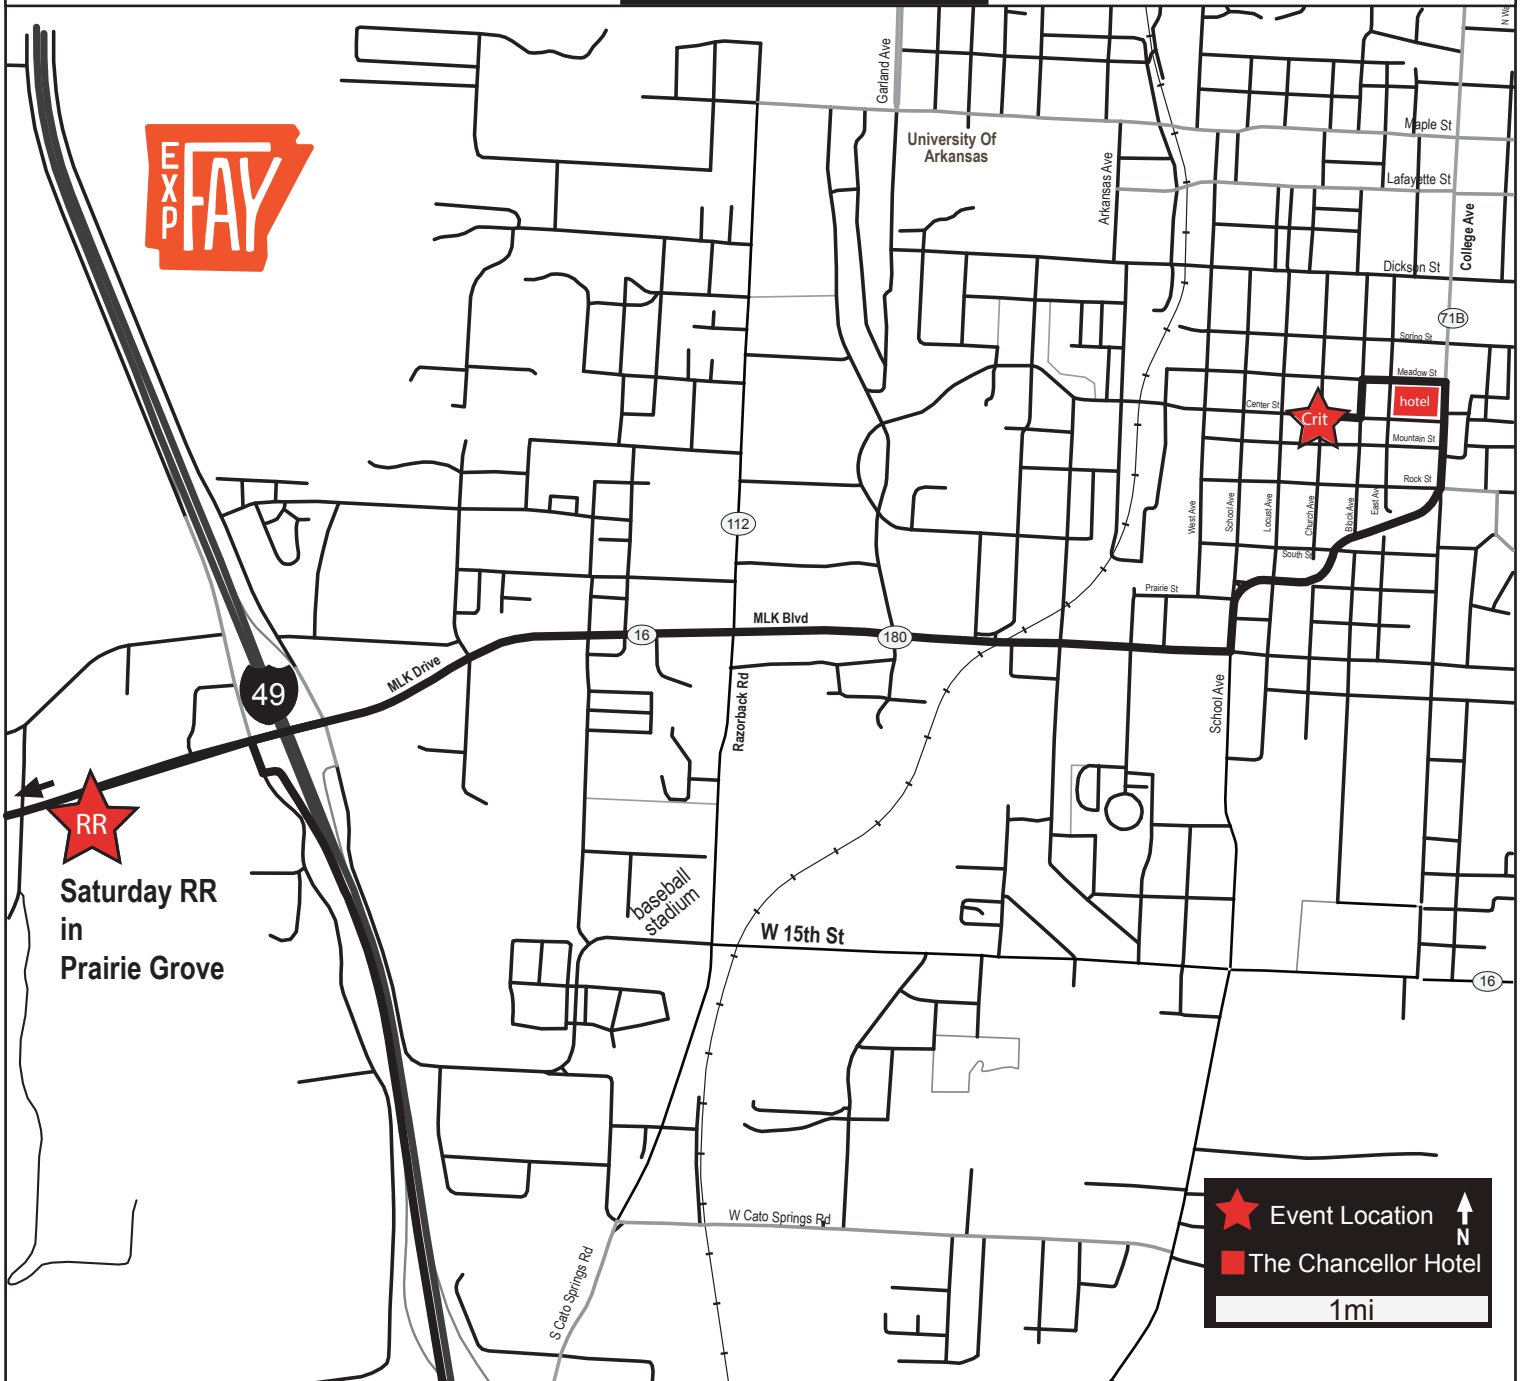

JOE MARTIN STAGE RACE

Directions to Staging Areas

Saturday
Road Race
Start:

Head east on Meadow St. for one block. Turn right on College Ave / 71B and head south for 0.7 miles. Turn right on MLK Blvd and head west on Hwy 62 to Prairie Grove, Arkansas for 12.4 miles. Turn right on Hogeye Rd/Mock St and head north for 0.6 miles and turn left on Butler St and head west for 0.3 miles and turn left on Baggett St and head south for 0.1 miles. Parking and staging are on the east side of Baggett St. in the Speciality Nail parking lot. Park to the south next to the large grass field. 424 S Baggett St, Prairie Grove, AR 72753. GPS N 35.97019, W 094.32320

Saturday
Road Race
Finish:

Located just west of Subway at 851 W Buchanan St, Prairie Grove, AR 72753. GPS N 35.972174, W 094.331262. Located 0.6 miles from the start of the race at the intersection of Buchanan St (Hwy 62B) and Industrial Park Rd. Go south on Blunt Ave from Buchanan St to Herron St and turn right and head east to Baggett St. Turn right and head south to return to the staging and parking area.

Sunday
Criterium
Start/Finish:

Intersection of Center St. and Church Ave. in downtown Fayetteville. GPS Coordinates: N 36.06268 W 094.16186