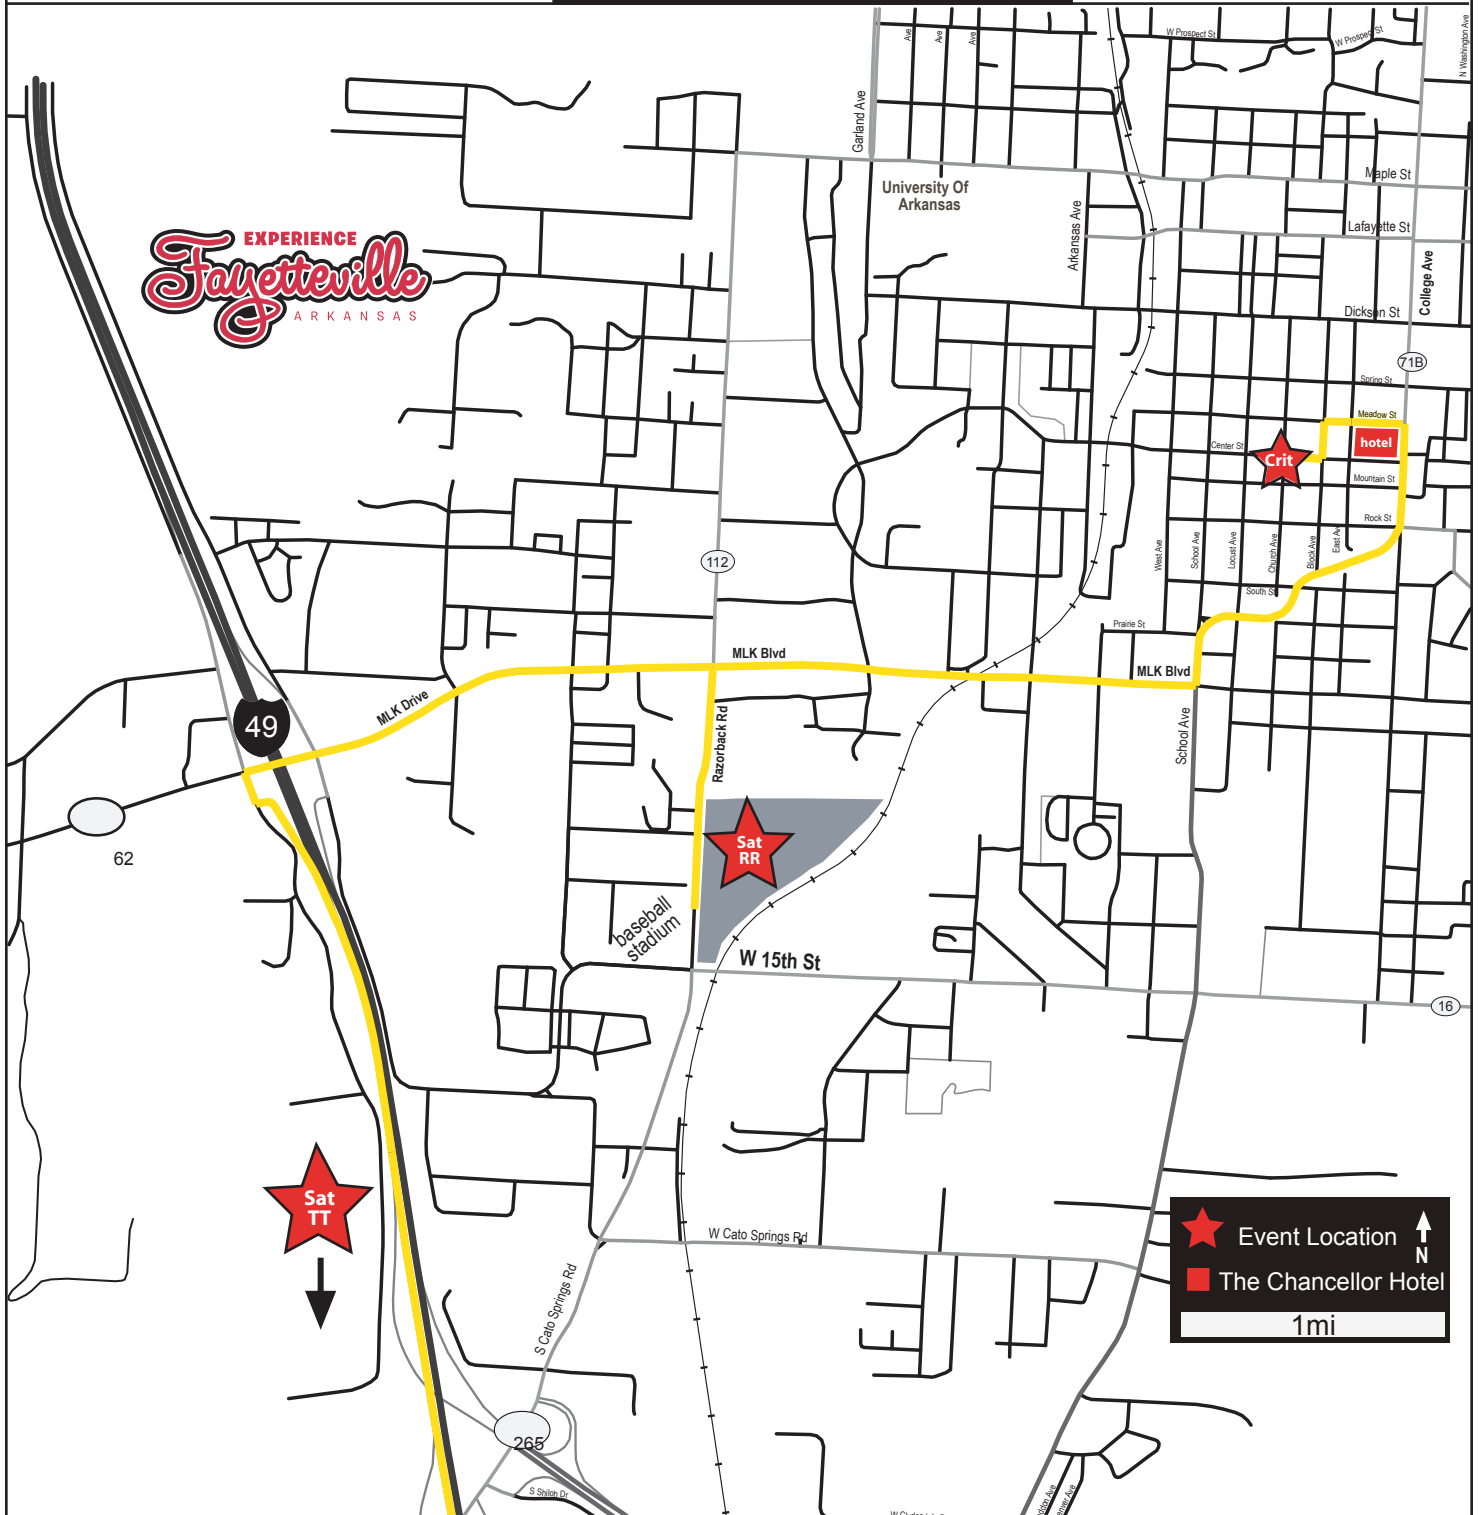

# JOE MARTIN STAGE RACE

## USAC Amateur Directions to Race Starts from The Chancellor Hotel

### USAC Amateur

**Saturday Time Trial:** 11333 West Arkansas Hwy 74 Winslow, Arkansas 72959. Head east on Meadow St. for one block. Turn right on College Ave./71B & head south for 0.7 miles to MLK Blvd. Turn right & head west for 2 miles to I49. Head south on Interstate 49 for 9 miles to exit 53. Turn right on Hwy 170 and head south for approx. 15 miles to Devil's Den State Park. Approximately 45 minutes drive time. GPS Coordinates N 35.778536, W 094.252968

**Saturday Road Race:** 15th St & Razorback Rd. Fayetteville, AR 72701 Head east on Meadow St. for one block. Turn right on College Ave./71B & head south for 0.7 miles to MLK Blvd. Turn right & head west for 0.8 miles to Razorback Rd. Turn left & head south for 0.4 miles and turn left / east into large parking lot. Approx. 10 minutes. N 36.050596, W 094.180225