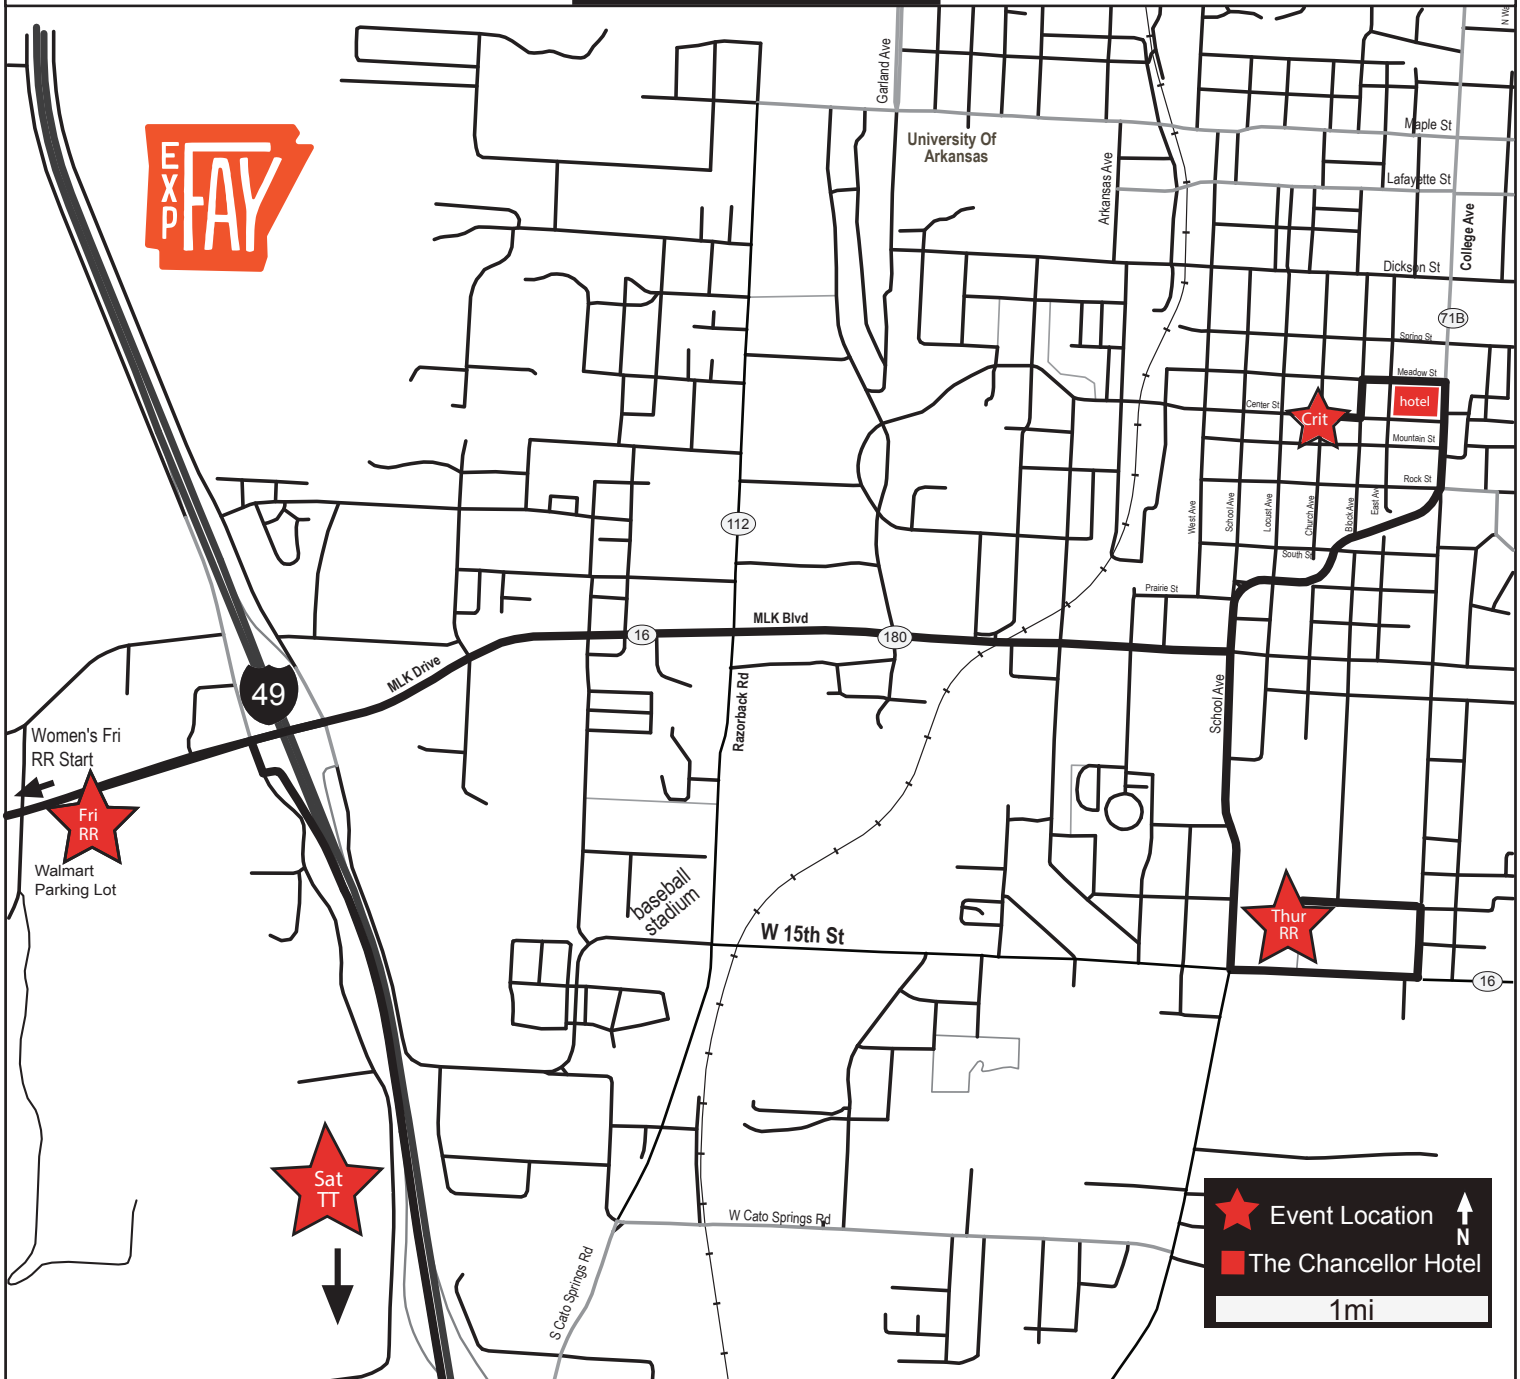

JOE MARTIN STAGE RACE

Directions to Staging Areas

UCI
AMERICA
TOUR

Thursday Road Race: 13th St & S. Block Ave. Fayetteville, AR 72701 Head east on Meadow St. for one block. Turn right on College Ave./71B which turns into S. School & head south for 1.3 miles to 15th St. Turn right on 15th Street and head east for .3 miles to S. College & turn left. Go 0.1 miles north on S. College & turn left on 13th St and drive to end of street
Approx. 10 minutes. N 36.05011, W 094.16096

Friday Men: Walmart parking lot located at 2875 MLK Blvd, Fayetteville, AR 72701. Head east on Meadow St. for one block. Turn right on College Ave / 71B and head south for .7 miles. Turn right on MLK Blvd and head west for 2.1 miles. Parking lot is located on left side of road and east side of the building. 15 minute drive time. GPS N 36.050548 W 094.199995

Friday Women: 10744 N Hwy 59 Cedarville, Arkansas 72932. From Walmart parking lot head west on Hwy 62 for 13 miles and turn left on Hwy 45. Continue south for 11 miles to Hwy 59. Turn left on Hwy 59 and head south for 25 miles to the Cedarville Baptist Church Parking lot located on the left. Approx. 1.5 hours drive time. GPS N 35.594263, W 094.374050

Saturday Time Trial: 11333 West Arkansas Highway 74 Winslow, Arkansas 72959. Same directions as to Friday road race except turn onto Interstate 49 before Walmart and head south for 9 miles to exit 53. Turn right on Hwy 170 and head south for approx. 15 miles Devils Den State Park. Approximately 60 minutes drive time. GPS Coordinates N 35.778536 W 094.252968