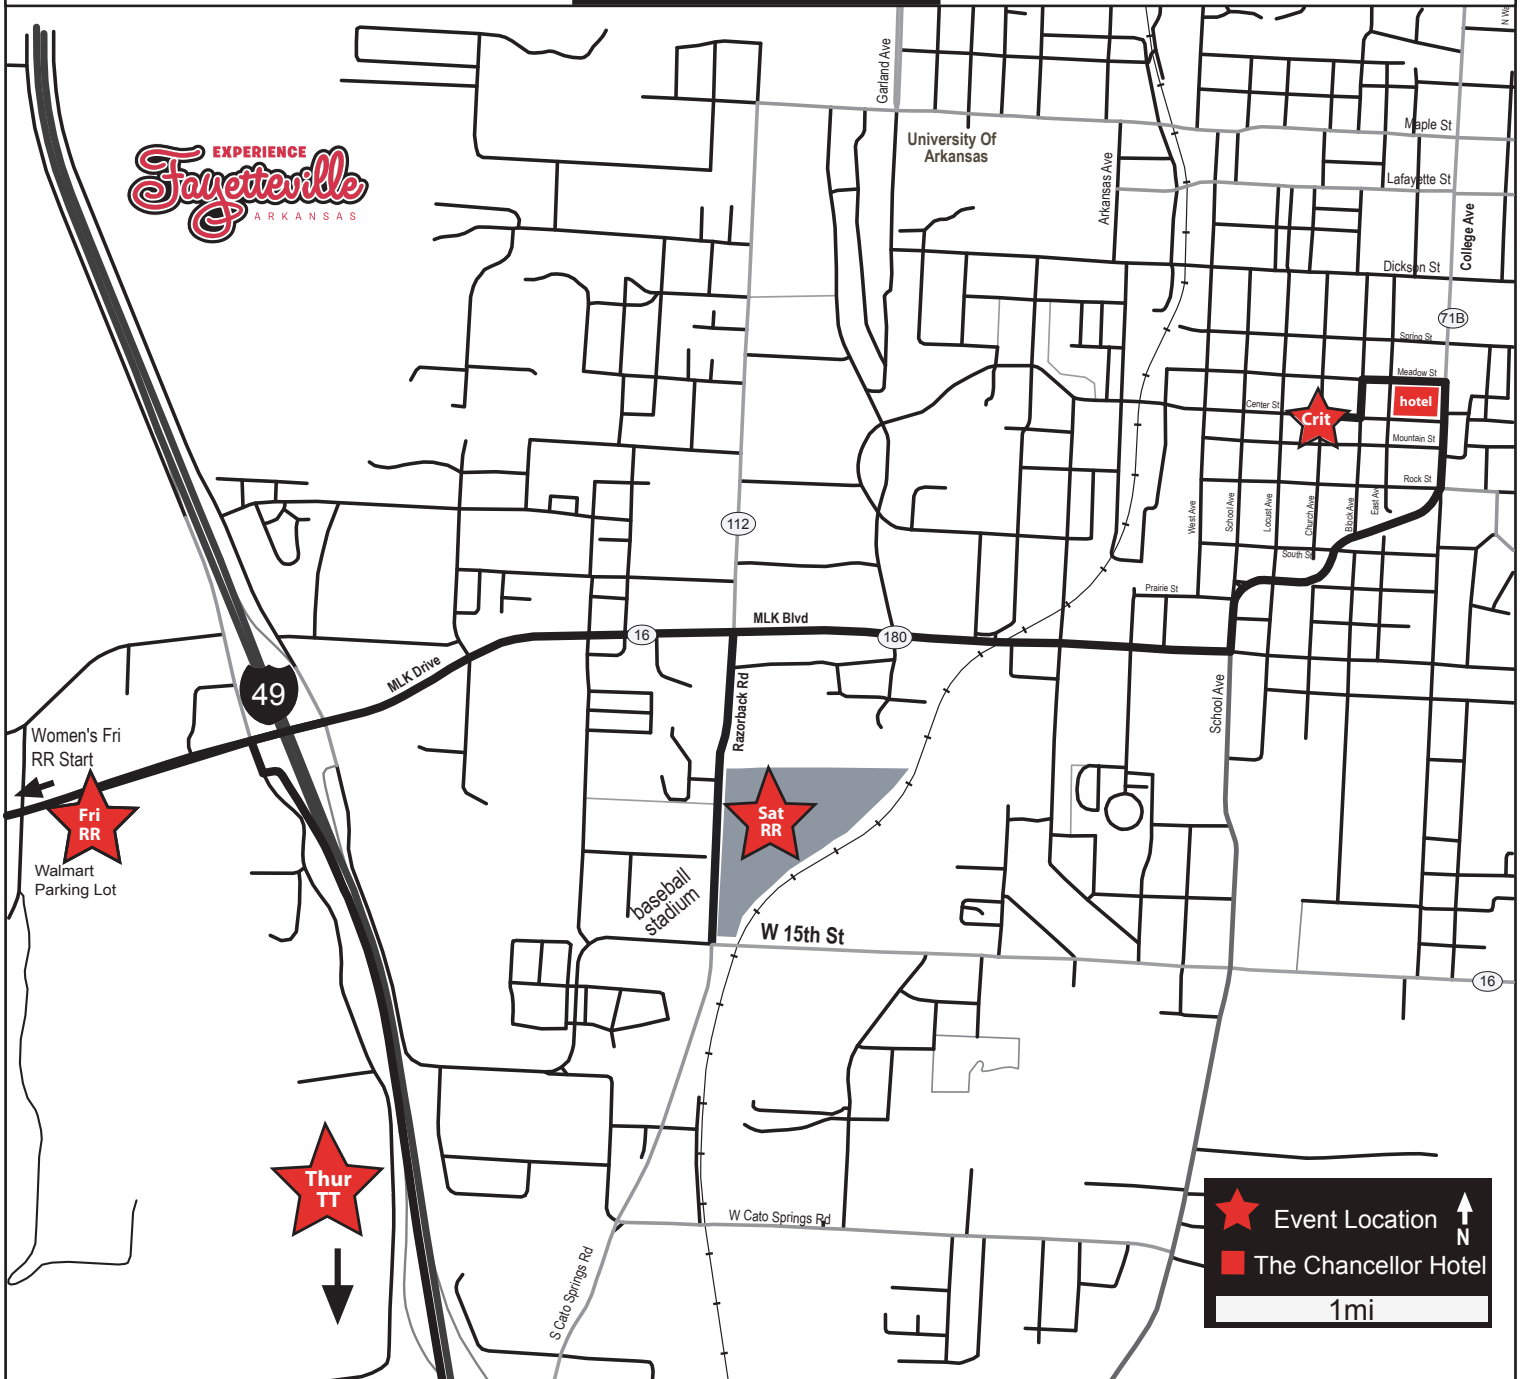

JOE MARTIN STAGE RACE

Directions to Staging Areas

PRT
PRO ROAD TOUR

**UCI
AMERICA
TOUR**

Thursday Time Trial: 11333 West Arkansas Highway 74 Winslow, Arkansas 72959. Same directions as to Friday road race except turn onto Interstate 49 before Walmart and head south for 9 miles to exit 53. Turn right on Hwy 170 and head south for approx. 15 miles Devils Den State Park. Approximately 45 minutes drive time. GPS Coordinates N 35.778536 W 094.252968

Friday Men: Walmart parking lot located at 2875 MLK Blvd, Fayetteville, AR 72701. Head east on Meadow St. for one block. Turn right on College Ave / 71B and head south for .7 miles. Turn right on MLK Blvd and head west for 2.1 miles. Parking lot is located on left side of road and east side of the building. 15 minute drive time. GPS N 36.050548 W 094.199995

Friday Women: 10744 N Hwy 59 Cedarville, Arkansas 72932. From Walmart parking lot head west on Hwy 62 for 13 miles and turn left on Hwy 45. Continue south for 11 miles to Hwy 59. Turn left on Hwy 59 and head south for 25 miles to the Cedarville Baptist Church Parking lot located on the left. Approx. 1.5 hours drive time. GPS N 35.594263, W 094.374050

Saturday Road Race: 15th St & Razorback Rd. Fayetteville, AR 72701 Head east on Meadow St. for one block. Turn right on College Ave./71B & head south for 0.7 miles to MLK Blvd. Turn right & head west for 0.8 miles to Razorback Rd. Turn left & head south for 0.4 miles and turn left / east into large parking lot. Approx. 10 minutes. N 36.050596, W 094.180225